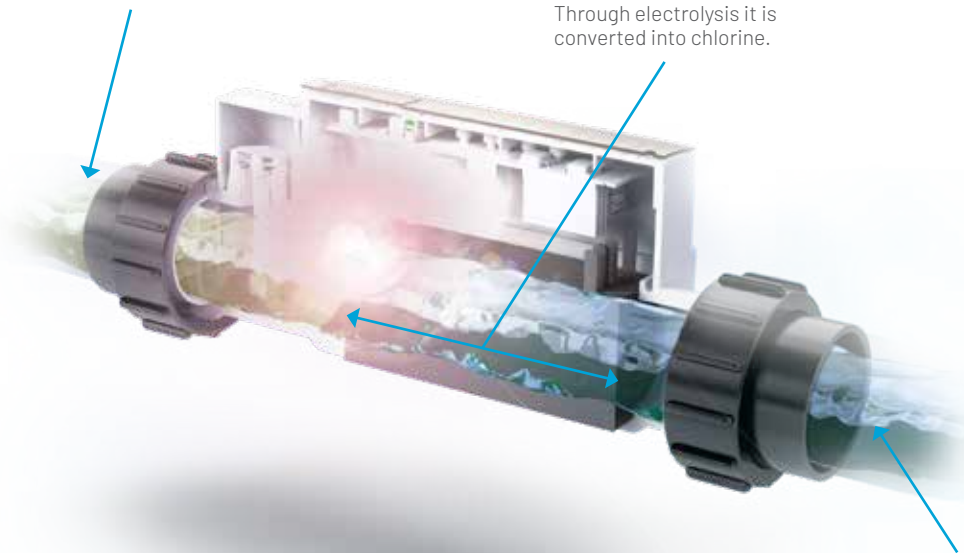

**Multiple sizes**

Available in four model sizes to fit the chlorine needs of any pool. Your Pentair dealer will help select the perfect fit for your pool.

**Automation ready**

Seamlessly interfaces with Pentair automation systems. If adding automation and a chlorine generating system at the same time, opt for a Pentair IntelliTouch® or EasyTouch® Control System with built-in IntelliChlor for ultimate convenience and savings.

Water and dissolved salt flow through the generator cell.

Through electrolysis it is converted into chlorine.

Once the chlorine has finished purifying the pool of contaminants, it reverts back into salt and the cycle repeats.